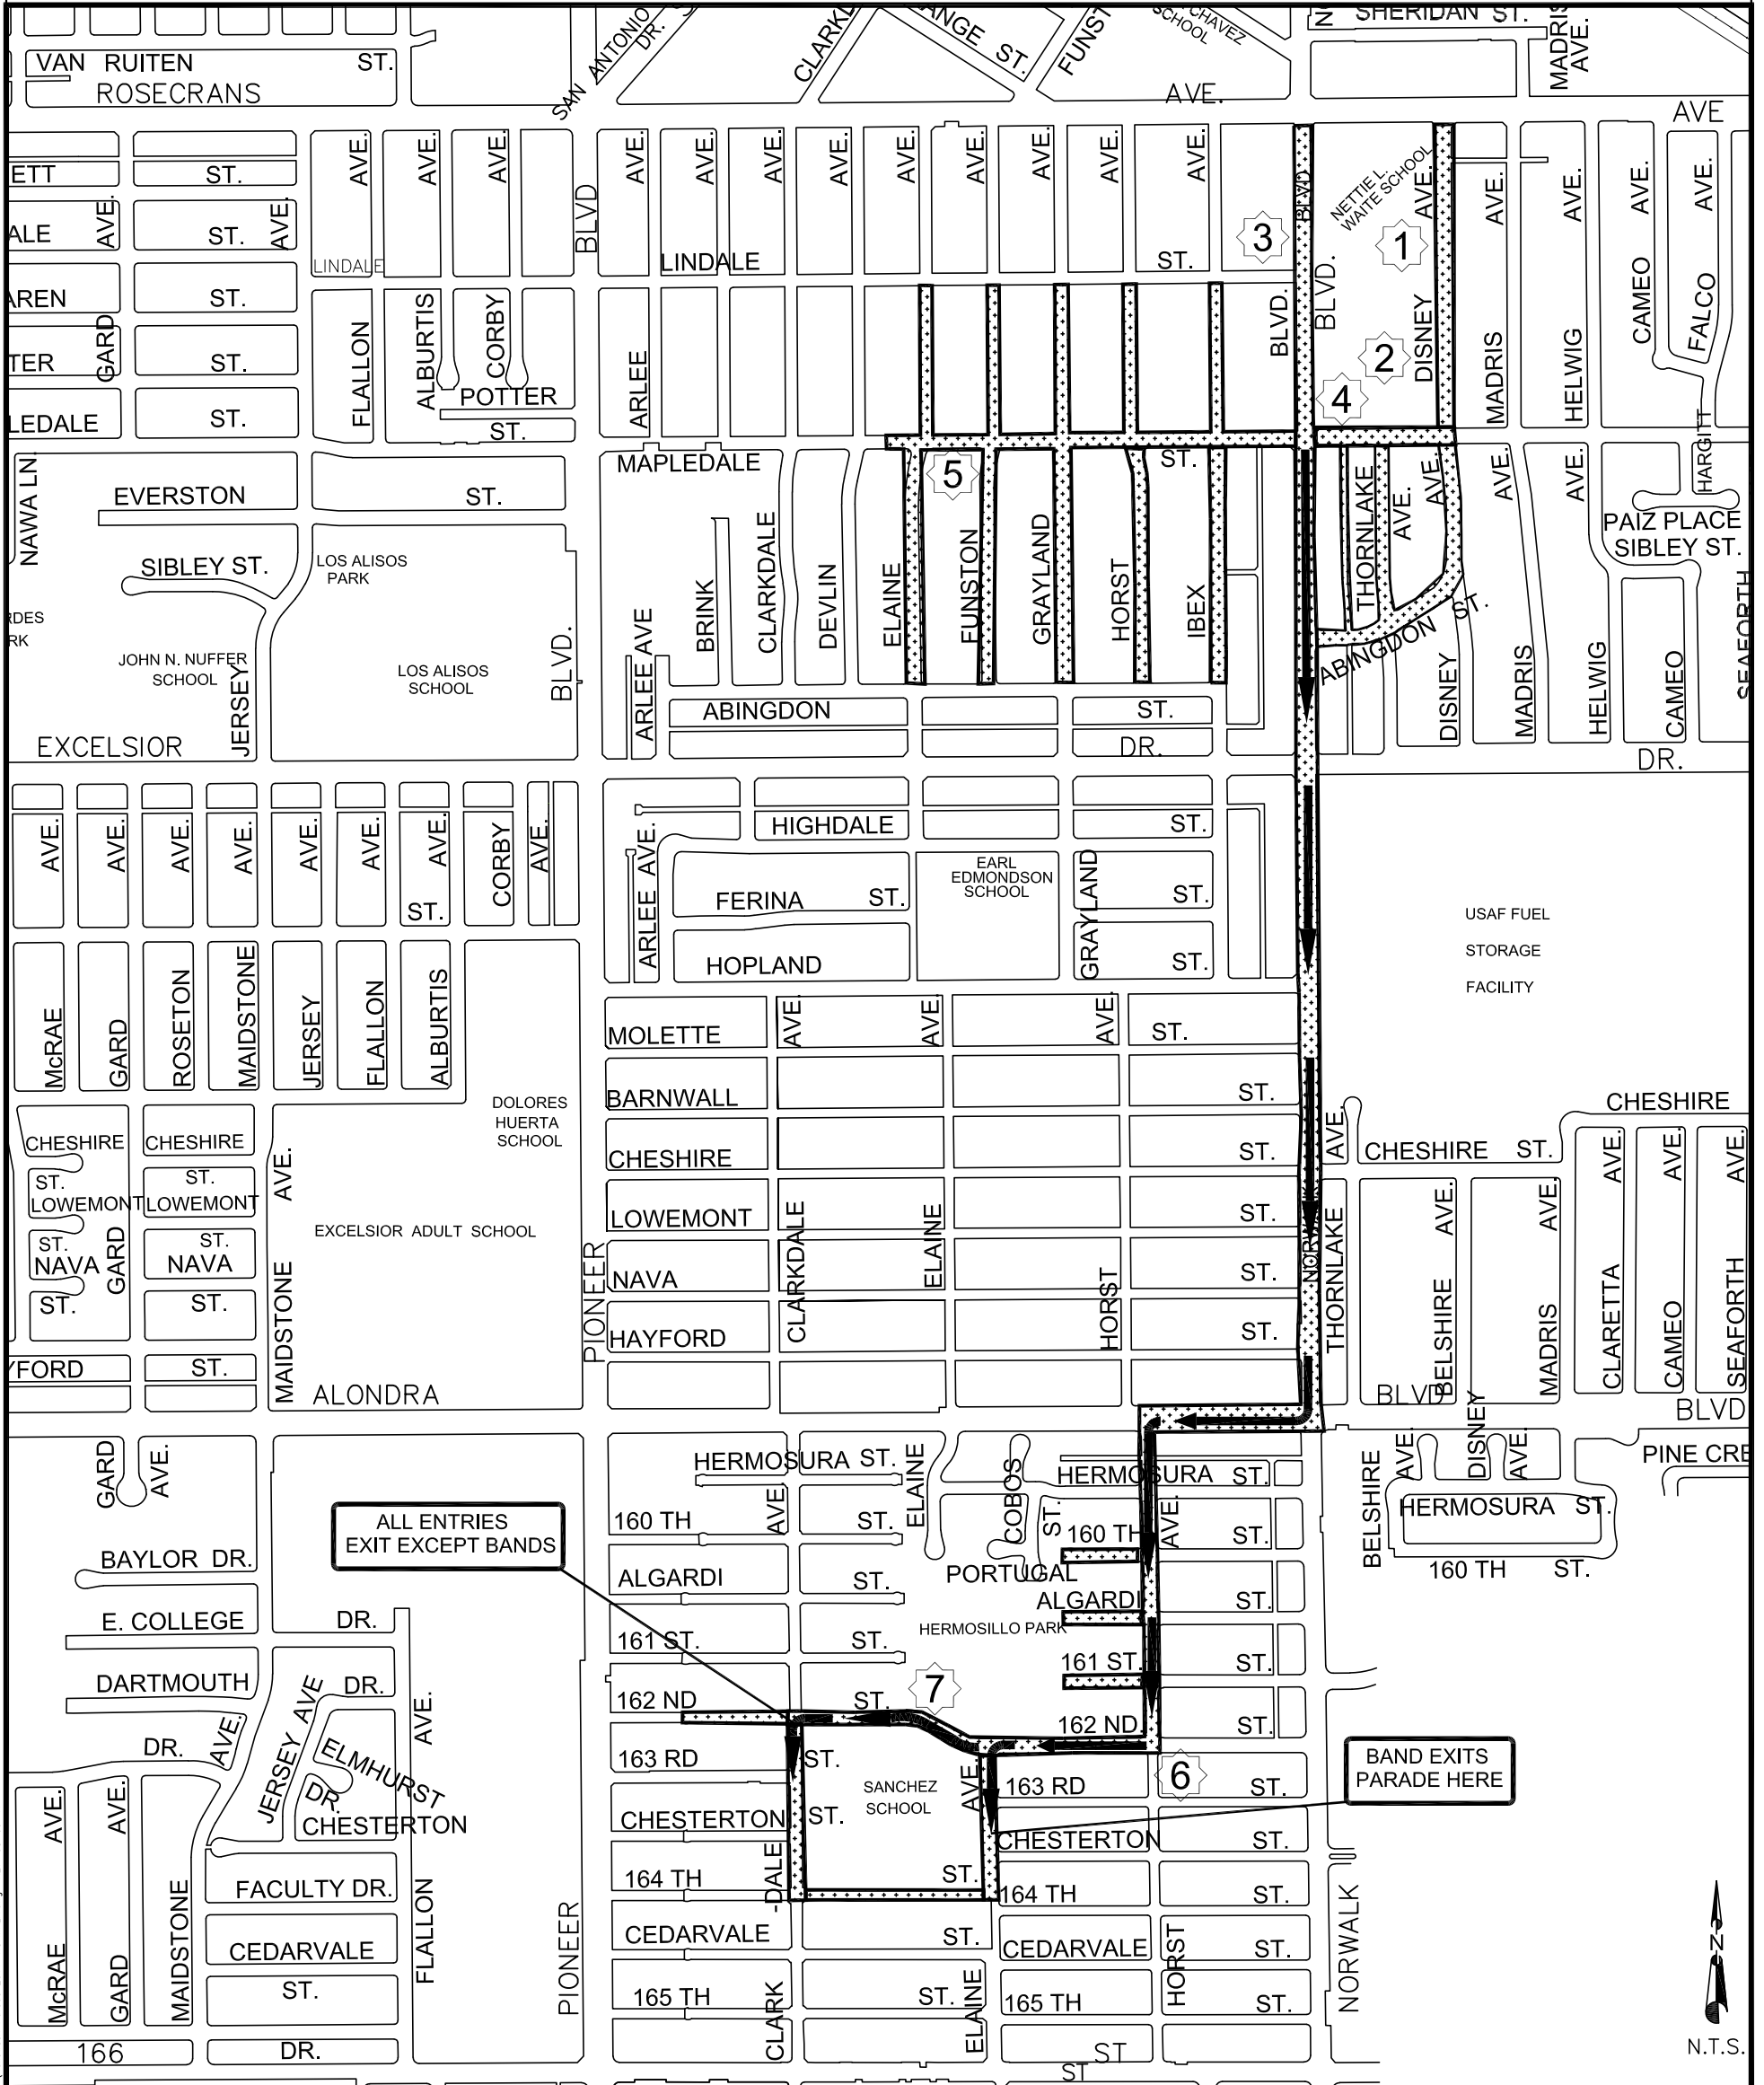

NEW HALLOWEEN PARADE ROUTE

OCTOBER 21, 2017

LEGEND

-  AFFECTED NEIGHBORHOODS
-  NEW PARADE ROUTE
-  1 BAND CHECK-IN
-  2 BAND STAGING AREA
-  3 PREJUDGING OF BANDS
-  4 COSTUME CONTEST CHECK-IN
-  5 GENERAL PARADE CHECK-IN
-  6 SANCHEZ FAMILY VIP REVIEWING STAND
-  7 HERMOSILLO PARK-AWARDS

PARADE ROUTE AND AFFECTED NEIGHBORHOODS